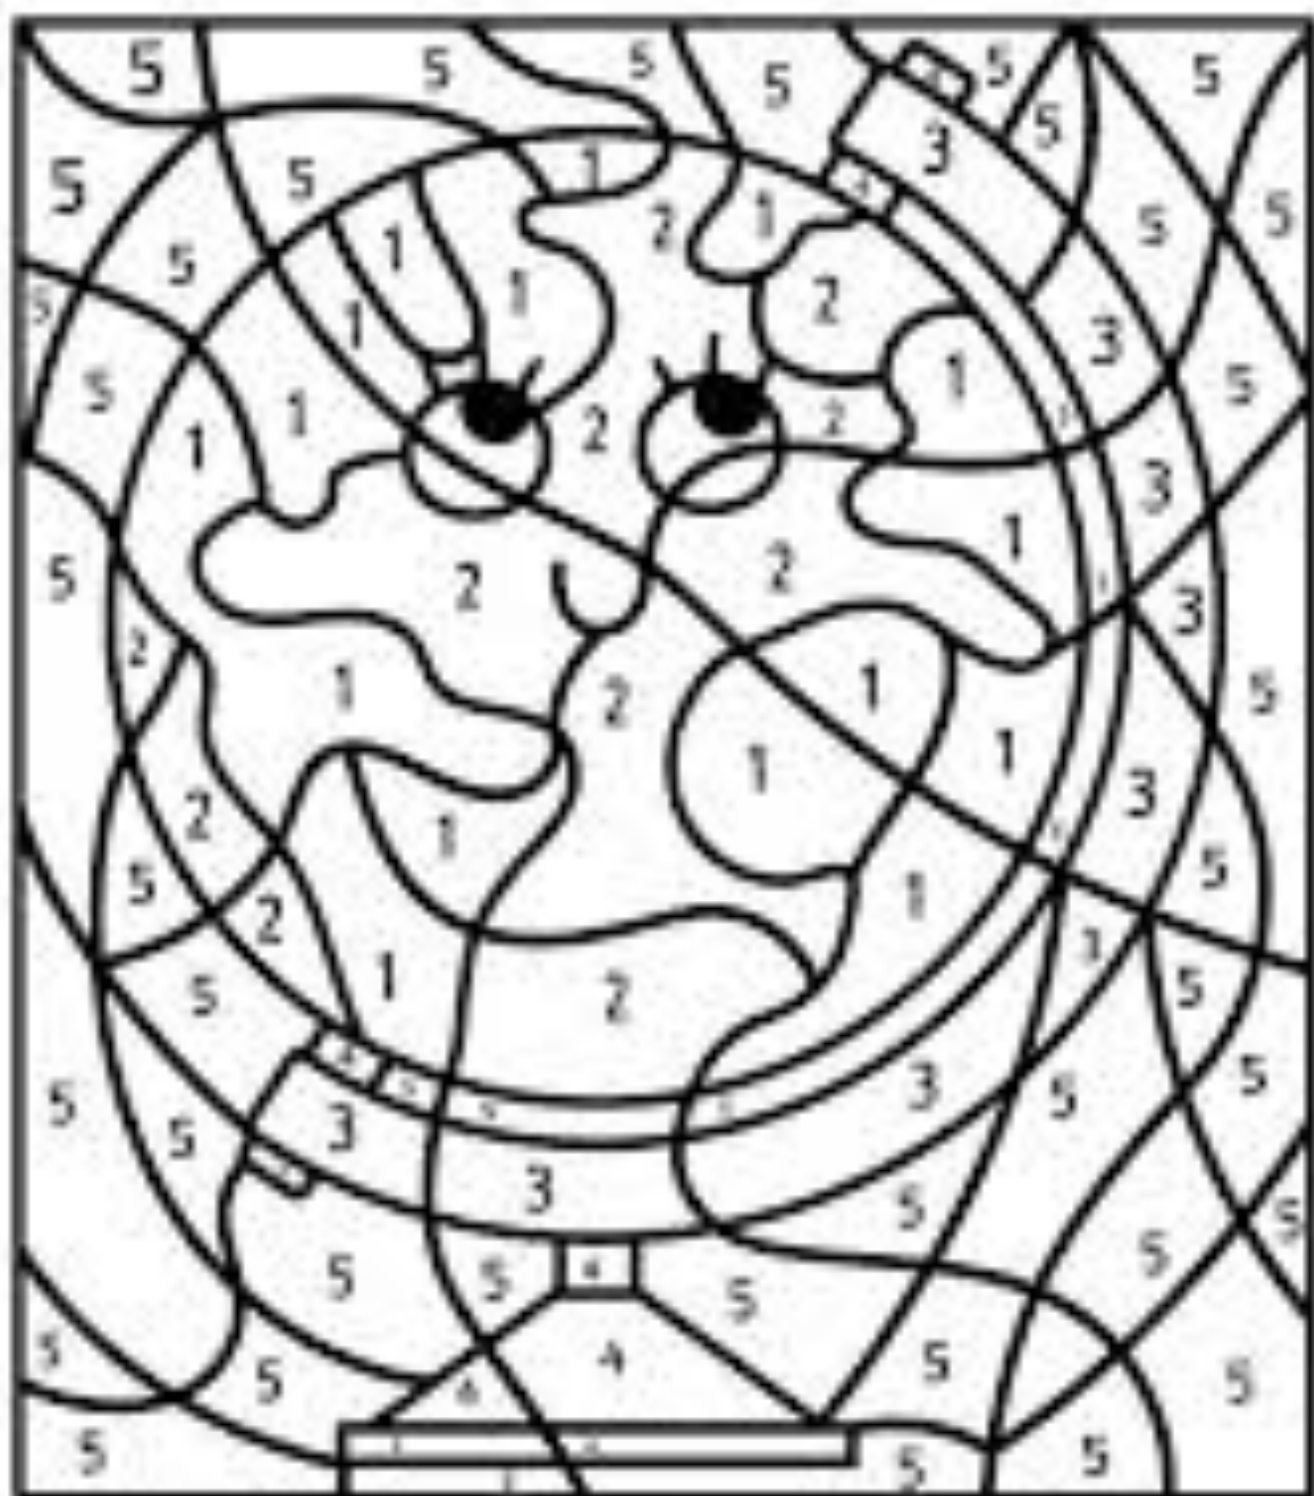

Globe Color By Number

1 = Green

2 = Blue

3 = Brown

4 = Orange

5 = Yellow